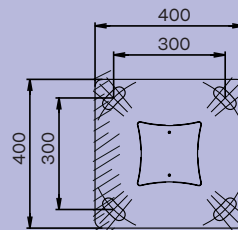

Anchor rods up to Ø24