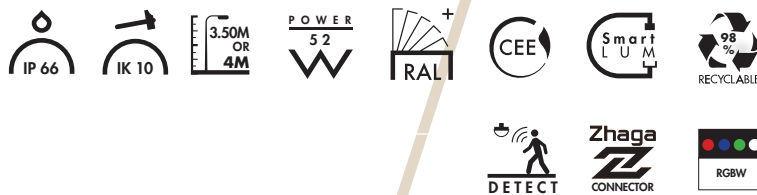

The Quadro range offers programmable lighting according to needs.

Quadro range of columns

Reprogramming possible by NFC thanks to the MGBS module in column foot.

- Zhaga connector optional at the top of the ambient column
- Optional motion sensor on ambient column
- Replaceable driver
- Replaceable led modules, tool-free access.