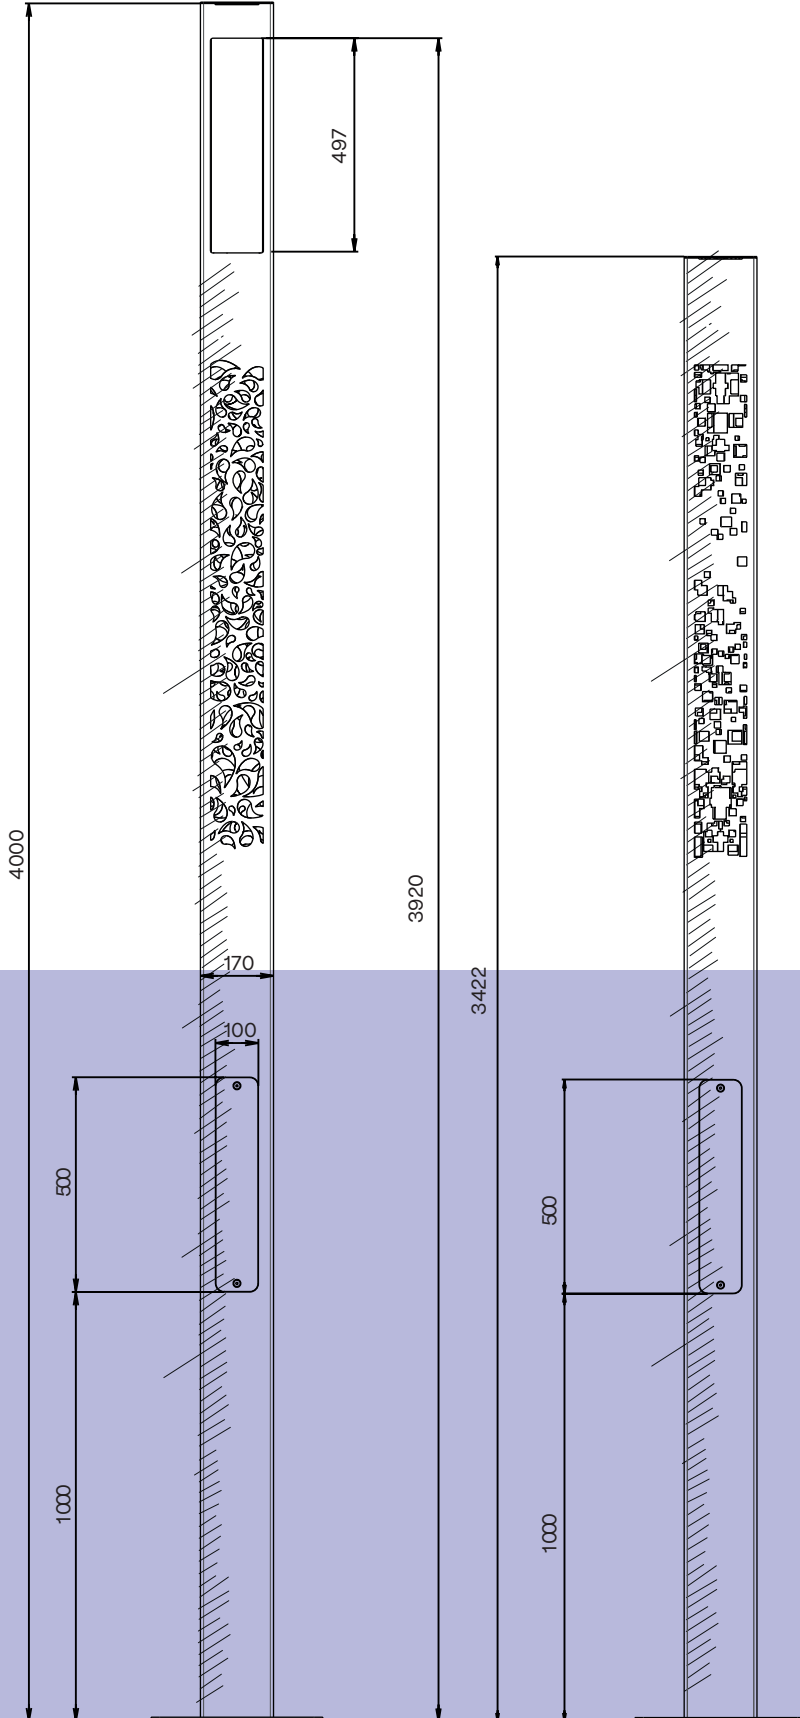

Deco

Quadro

Quadro Ambient + Deco combines functional lighting at the top of the column with dynamic or fixed RGBW lighting, in the middle of the column.

The RGBW LED backlighting allows for a personalized play of light that highlights the cutout.

Quadro Ambiance + Deco

Quadro Deco

Quadro Ambiance

Quadro Deco

Quadro Ambiance + Deco

Drop pattern

Square pattern

1.70 m